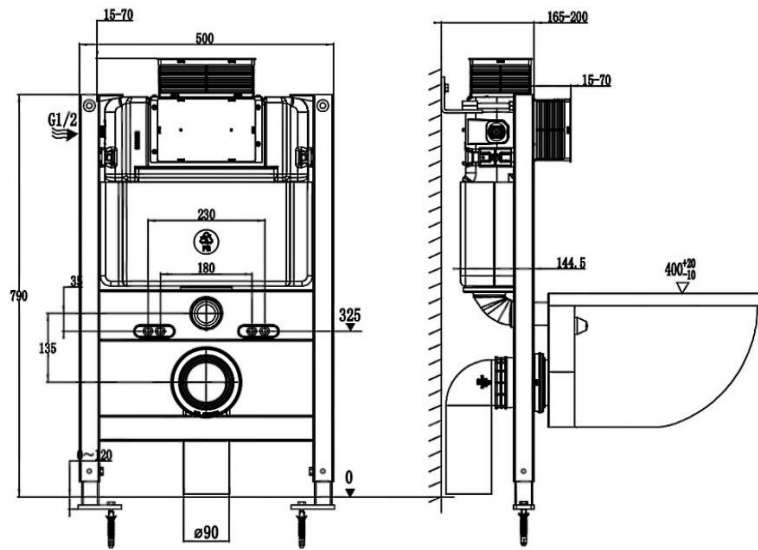

DRAWING

Unit: mm