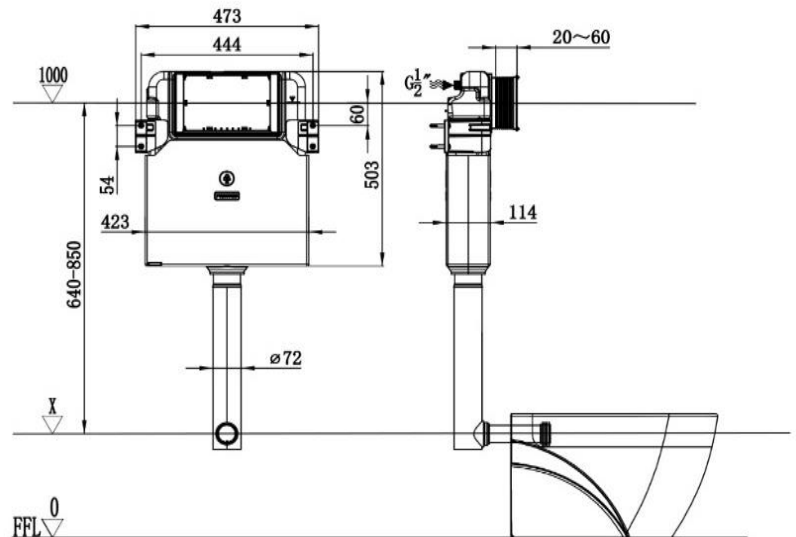

TECHNICAL DATA SHEET

Casa Milano

Casa Milano

FRONT OPERATED PNEUMATIC CONCEALED CISTERN WITHOUT FRAME

390100111112

SPECIFICATIONS

• COLOR	WHITE
• TYPE	CISTERN
• MATERIAL	HDPE
• THICKNESS (MM)	114
• HEIGHT (MM)	650-850 (ADJUSTABLE)
• DEPTH (MM)	473
• FLUSH VOLUME	3L/6L, 3L/4.5L
• SHAPE	RECTANGLE

INSTALLATION

• FRONT PNEUMATIC ACTUATION
• CONCEALED INSTALLATION
• FOR DRY WALL OR SOLID WALL
• FOR FLOOR MOUNTED TOILET

TECHNICAL INFORMATION

• SURFACE OF THE CISTERN IS COVERED BY FOAM WHICH CAN PREVENT DROPLET FORMATION.
• WATER SUPPLY INLET: RARE OR TOP
• WORKING PRESSURE: 0.02MPA-0.8 MPA
• TEMPERATURE RANGE: 2°C- 45°C

DRAWING

Unit: mm

CERTIFICATES

Follow us - [casamilanouae](https://www.casamilanouae.com)

www.casamilanoitaly.com

Email us - info@casamilanoitaly.com

WHATSAPP & TOLL FREE

800 9394