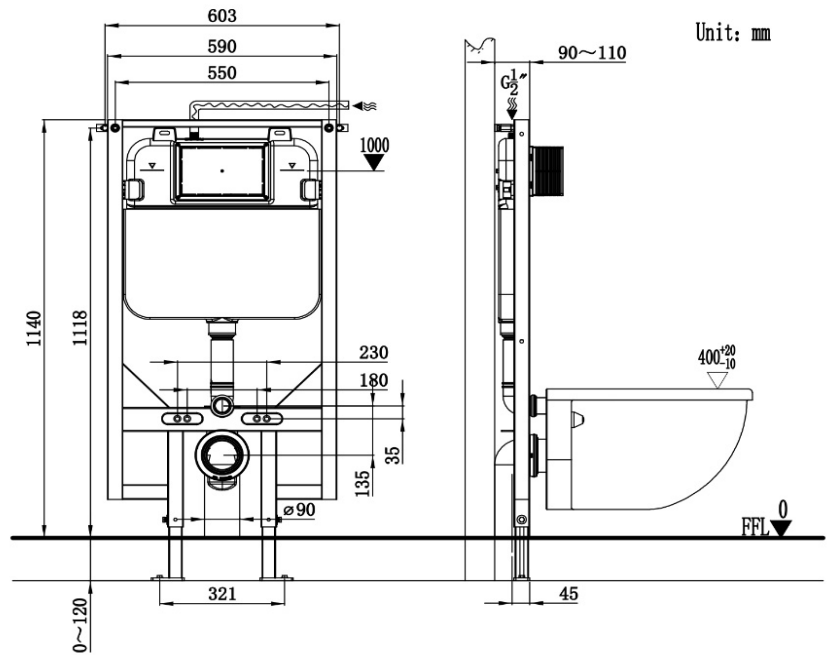

TECHNICAL DATA SHEET

Casa Milano

Casa Milano

FRONT OPERATED MECHANIC CONCEALED CISTERN WITH IRON FRAME

390100111110

SPECIFICATIONS	
• COLOR	DARK BLUE
• TYPE	CISTERN
• MATERIAL	HDPE
• THICKNESS (MM)	110
• HEIGHT (MM)	1140
• DEPTH (MM)	603
• FLUSH VOLUME	3L/6L, 3L/4.5L
• SHAPE	RECTANGLE

DRAWING

INSTALLATION
• FRONT ACTUATION
• FOR WALL HUNG TOILET
• FOR DRY WALL OR SOLID WALL

TECHNICAL INFORMATION
• SURFACE OF THE CISTERN IS COVERED BY FOAM WHICH CAN PREVENT DROPLET FORMATION.
• THE INLET HOLE IS LOCATED ON THE TOP
• WORKING PRESSURE: 0.02MPA-0.8 MPA
• TEMPERATURE RANGE: 2°C- 45°C