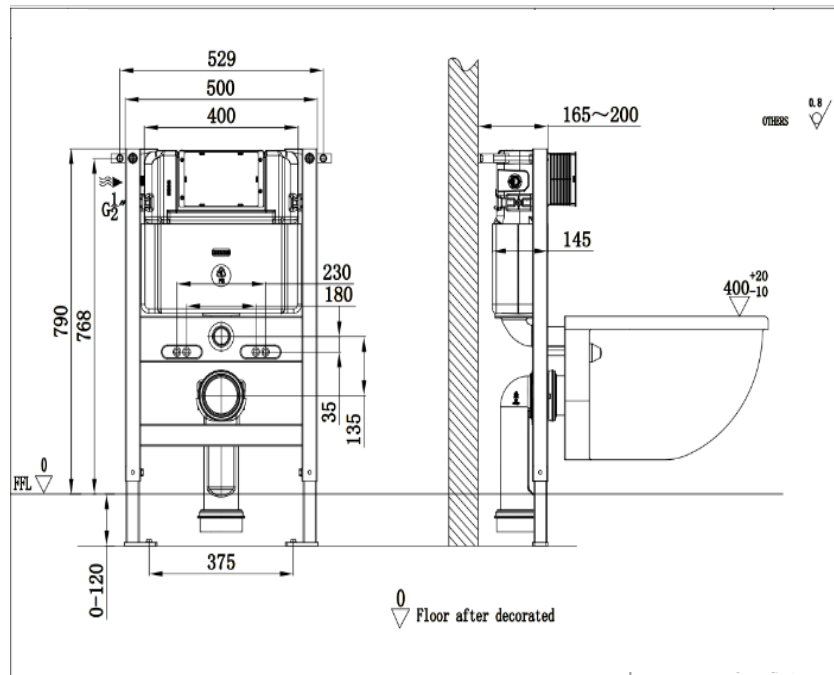

TECHNICAL DATA SHEET

Casa Milano

Casa Milano

FRONT AND TOP MECHANIC CONCEALED CISTERN WITH IRON FRAME

390100111109

SPECIFICATIONS	
• COLOR	DARK BLUE
• TYPE	CISTERN
• MATERIAL	HDPE
• THICKNESS (MM)	145
• HEIGHT (MM)	790
• DEPTH (MM)	529
• LOAD CAPACITY (KG)	400
• FLUSH VOLUME	3L/6L, 3L/4.5L
• SHAPE	RECTANGLE

DRAWING

INSTALLATION
• FRONT AND TOP ACTUATION
• CONCEALED INSTALLATION
• FOR WALL HUNG TOILET
• FOR DRY OR SOLID WALL
• FOR FLOOR CONSTRUCTION

TECHNICAL INFORMATION
• SURFACE OF THE CISTERN IS COVERED BY FOAM WHICH CAN PREVENT DROPLET FORMATION.
• THE INLET HOLE IS LOCATED FROM THE SIDE
• WORKING PRESSURE: 0.02MPA-0.8 MPA
• TEMPERATURE RANGE: 2°C- 45°C