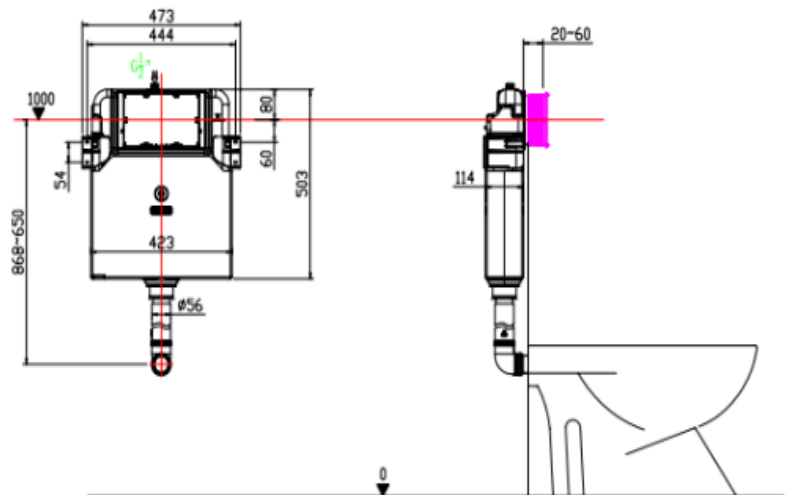

TECHNICAL DATA SHEET

Casa Milano

Casa Milano

MECHANIC CONCEALED CISTERN WITHOUT FRAME

390100111108

SPECIFICATIONS	
• COLOR	WHITE & BLACK
• TYPE	CISTERN
• MATERIAL	HDPE
• THICKNESS (MM)	114
• HEIGHT (MM)	650-868 (ADJUSTABLE)
• DEPTH (MM)	473
• FLUSH VOLUME	3L/6L, 3L/4.5L
• SHAPE	RECTANGLE

DRAWING

INSTALLATION	
• FRONT ACTUATION	
• CONCEALED INSTALLATION	
• FOR FLOOR STANDING TOILET	
• FOR DRY WALL OR SOLID WALL	

TECHNICAL INFORMATION	
• SURFACE OF THE CISTERN IS COVERED BY FOAM WHICH CAN PREVENT DROPLET FORMATION.	
• WATER SUPPLY INLET: REAR OR TOP	
• WORKING PRESSURE: 0.02MPA-0.8 MPA	
• TEMPERATURE RANGE: 2°C- 45°C	