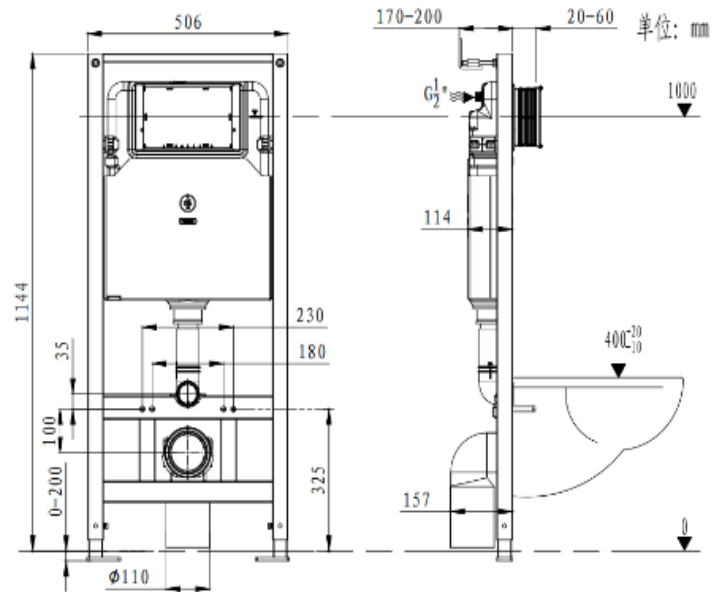

Casa Milano

MECHANIC CONCEALED CISTERN WITH IRON FRAME

390100111107

SPECIFICATIONS	
• COLOR	DARK BLUE
• TYPE	CISTERN
• MATERIAL	HDPE
• THICKNESS (MM)	114
• HEIGHT (MM)	1144
• DEPTH (MM)	506
• LOAD CAPACITY (KG)	400
• FLUSH VOLUME	3L/6L, 3L/4.5L
• SHAPE	RECTANGLE

DRAWING

INSTALLATION
• FRONT ACTUATION
• CONCEALED INSTALLATION
• FOR WALL HUNG TOILET
• FOR DRY WALL OR SOLID WALL
• FOR FLOOR CONSTRUCTION

TECHNICAL INFORMATION
• SURFACE OF THE CISTERN IS COVERED BY FOAM WHICH CAN PREVENT DROPLET FORMATION.
• WATER SUPPLY INLET: RARE OR TOP
• WORKING PRESSURE: 0.02MPA- 0.8 MPA
• TEMPERATURE RANGE: 2°C- 45°C