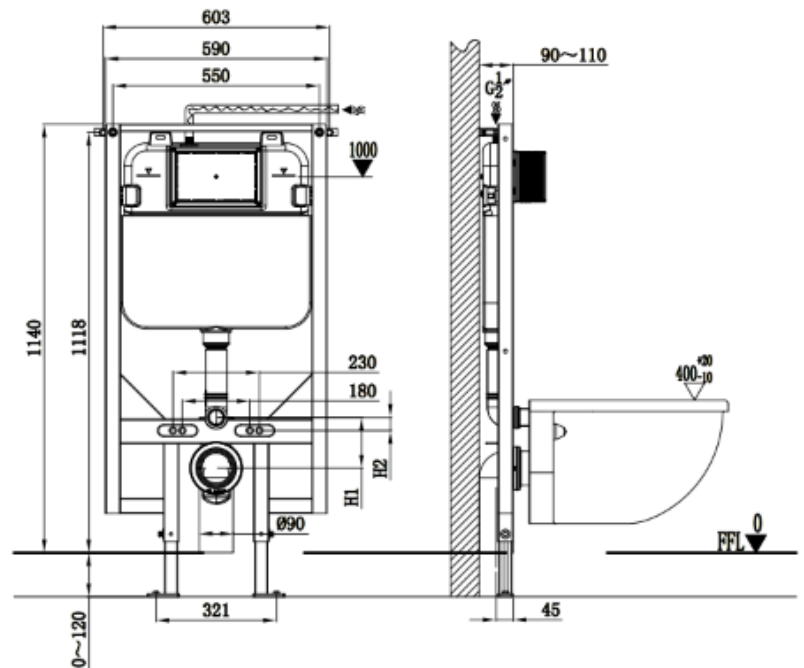

Casa Milano

MECHANIC CONCEALED CISTERN WITH IRON FRAME

390100111106

SPECIFICATIONS	
• COLOR	DARK BLUE
• TYPE	CISTERN
• MATERIAL	HDPE
• THICKNESS (MM)	110
• HEIGHT (MM)	1140
• DEPTH (MM)	603
• FLUSH VOLUME	3L/6L, 3L/4.5L
• SHAPE	RECTANGLE

DRAWING

INSTALLATION
• FRONT ACTUATION
• FOR WALL HUNG TOILET
• FOR DRY WALL OR SOLID WALL

TECHNICAL INFORMATION
• SURFACE OF THE CISTERN IS COVERED BY FOAM WHICH CAN PREVENT DROPLET FORMATION.
• THE INLET HOLE IS LOCATED ON THE TOP
• WORKING PRESSURE: 0.02MPA-0.8 MPA
• TEMPERATURE RANGE: 2°C- 45°C