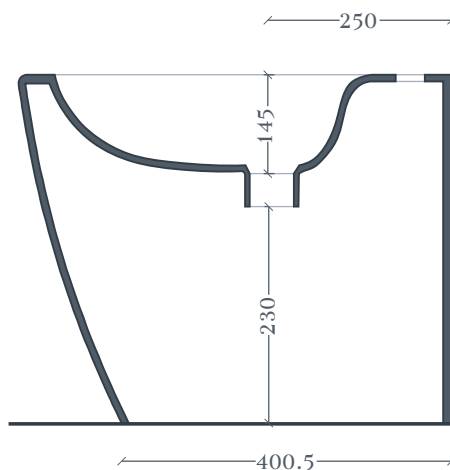

## A16 | ASB002

Bidet a terra 36\*52 H42  
Back to Wall Bidet 36\*52 H42

Peso: KG 26  
Weight: KG 26

N.B. Indicated size could have a variation of about 0,6% due to usure of the moulds or the variations of the materials' technical characteristics used in the mixture.

N.B. Indicated size could have a variation of about 0,6% due to usure of the moulds or the variations of the materials' technical characteristics used in the mixture.