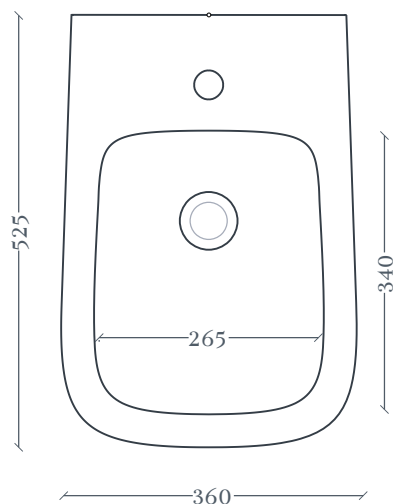

## A16 | ASB002

Bidet a terra 36\*52 H42  
Back to Wall Bidet 36\*52 H42

Peso: KG 26  
Weight: KG 26

N.B. Indicated size could have a variation of about 0,6% due to usure of the moulds or the variations of the materials' technical characteristics used in the mixture.

N.B. Indicated size could have a variation of about 0,6% due to usure of the moulds or the variations of the materials' technical characteristics used in the mixture.