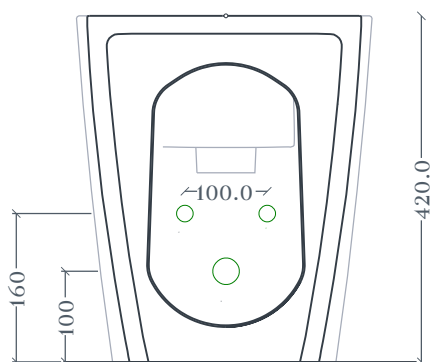

## A16 | ASB002

Bidet a terra 36\*52 H42  
Back to Wall Bidet 36\*52 H42

Peso: KG 26  
Weight: KG 26

N.B. Indicated size could have a variation of about 0,6% due to usure of the moulds or the variations of the materials' technical characteristics used in the mixture.

N.B. Indicated size could have a variation of about 0,6% due to usure of the moulds or the variations of the materials' technical characteristics used in the mixture.