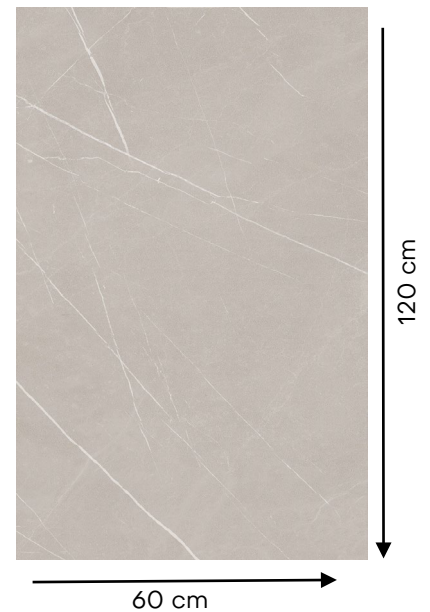

## Casa Milano

INDIAN TILE TIFFANY SILVER

**397700100014**

Top quality slab that offer the perfect blend of durability and design ,offering a timeless and luxurious appeal to any space ,easy to maintain .

### Specification

Item code	: 397700100014
Brand	: Casa Milano
Model	: Tiffany
Product type	: Tile
Finish	: Matt
Color	: Silver
Material	: Glazed Porcelain
Class	: B1A
Edges	: Rectified
Slip resistance	: R10
Water absorption	: < 0.05 %
Effect	: Marble effect
Size	: 60X120 CM
Thickness	: 9 MM
Origin	: India