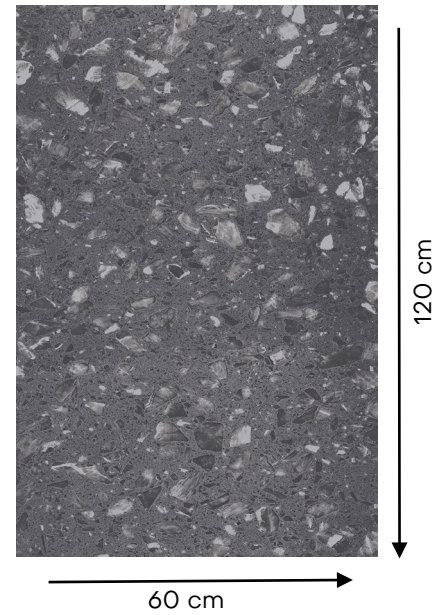

## Casa Milano

INDIAN TILE MONOLITH NERO

**397700100013**

Top quality slab that offer the perfect blend of durability and design ,offering a timeless and luxurious appeal to any space ,easy to maintain .

### Specification

Item code	: 397700100013
Brand	: Casa Milano
Model	: Monolith
Product type	: Tile
Finish	: Matt
Color	: Nero
Material	: Glazed Porcelain
Class	: B1A
Edges	: Rectified
Slip resistance	: R9
Water absorption	: < 0.05 %
Effect	: Trazo effect
Size	: 60X120 CM
Thickness	: 9 MM
Origin	: India