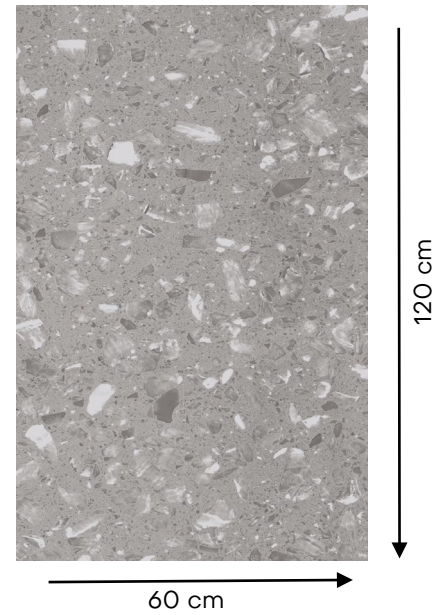

TECHNICAL DATA SHEET

Casa Milano

Casa Milano

INDIAN TILE MONOLITH GREY

397700100012

Top quality slab that offer the perfect blend of durability and design ,offering a timeless and luxurious appeal to any space ,easy to maintain .

Specification

Item code	: 397700100012
Brand	: Casa Milano
Model	: Monolith
Product type	: Tile
Finish	: Matt
Color	: Grey
Material	: Glazed Porcelain
Class	: B1A
Edges	: Rectified
Slip resistance	: R9
Water absorption	: < 0.05 %
Effect	: Trazo effect
Size	: 60X120 CM
Thickness	: 9 MM
Origin	: India