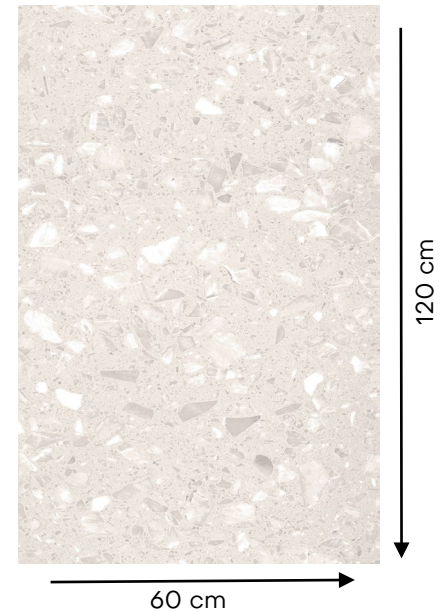

TECHNICAL DATA SHEET

Casa Milano

Casa Milano

INDIAN TILE MONOLITH BAINCO

397700100011

Top quality slab that offer the perfect blend of durability and design ,offering a timeless and luxurious appeal to any space ,easy to maintain .

Specification

Item code	: 397700100011
Brand	: Casa Milano
Model	: Monolith
Product type	: Tile
Finish	: Matt
Color	: Bainco
Material	: Glazed Porcelain
Class	: B1A
Edges	: Rectified
Slip resistance	: R9
Water absorption	: < 0.05 %
Effect	: Trazo effect
Size	: 60X120 CM
Thickness	: 9 MM
Origin	: India