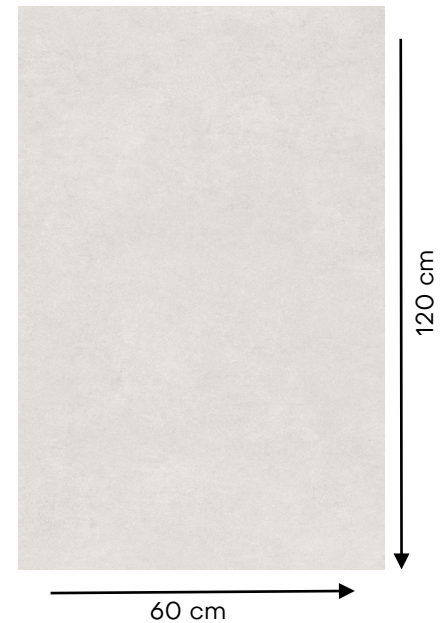

TECHNICAL DATA SHEET

Casa Milano

Casa Milano

INDIAN TILE ENYA BAINCO

397700100010

Top quality slab that offer the perfect blend of durability and design ,offering a timeless and luxurious appeal to any space ,easy to maintain .

Specification

Item code	: 397700100010
Brand	: Casa Milano
Model	: Enya
Product type	: Tile
Finish	: Matt
Color	: Bainco
Material	: Glazed Porcelain
Class	: B1A
Edges	: Rectified
Slip resistance	: R9
Water absorption	: < 0.05 %
Effect	: Cement effect
Size	: 60X120 CM
Thickness	: 9 MM
Origin	: India