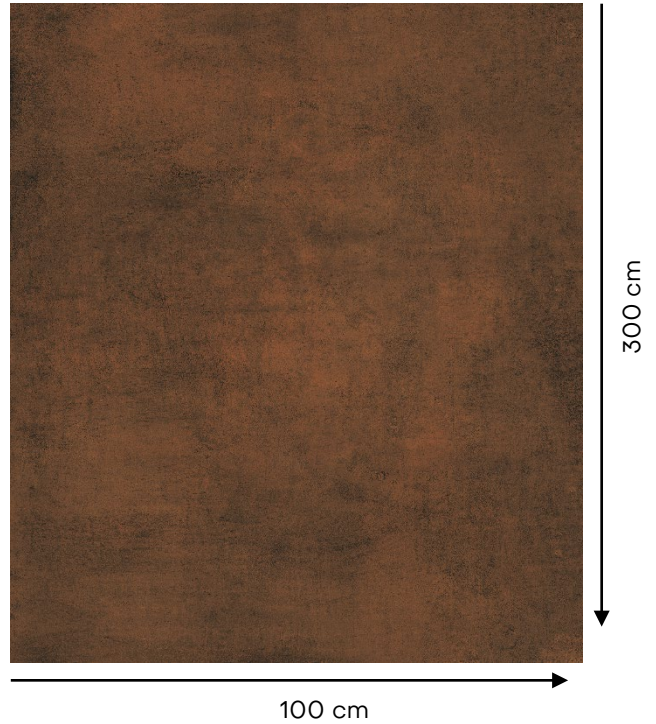

## TECHNICAL DATA SHEET

Casa Milano

Casa Milano

SPAIN SLAB TECHLAM STEEL CORTEN PRIMERA

396700200015

The slab presents a deep, warm, earth-toned hue reminiscent of burnt sienna or rich terra cotta, complete with soft variegations and a nuanced, speckled design that suggests the graceful aging of organic elements .

### Specification

|                  |                        |
|------------------|------------------------|
| Item code        | : 396700200015         |
| Brand            | : Techlam              |
| Model            | : Steel                |
| Product type     | : Slab                 |
| Finish           | : Matt                 |
| Color            | : Bronze               |
| Material         | : Color body porcelain |
| Class            | : B1A                  |
| Edges            | : Rectified            |
| Slip Resistance  | : R9                   |
| Water absorption | : < 0.05 %             |
| Effect           | : Stone effect         |
| Size             | : 300X100 CM           |
| Thickness        | : 5 MM                 |
| Origin           | : Spain                |