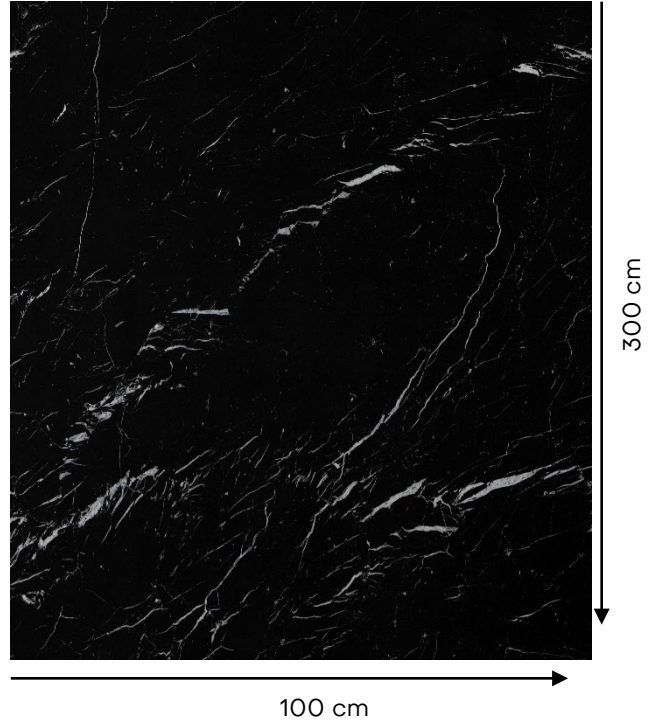

TECHNICAL DATA SHEET

Casa Milano

Casa Milano

SPAIN SLAB TECHLAM CONCERTO

396700200010

The predominant color is a deep black, punctuated by an intricate web of white veining that creates a dynamic and luxurious effect. The high contrast between the black background and white lines gives the tile a striking look.

Specification

Item code	: 396700200010
Brand	: Techlam
Model	: Concerto
Product type	: Slab
Finish	: Matt
Color	: Black
Material	: Color body porcelain
Class	: B1A
Edges	: Rectified
Slip Resistance	: R9
Water absorption	: < 0.05 %
Effect	: Marble effect
Size	: 300X100 CM
Thickness	: 5 MM
Origin	: Spain