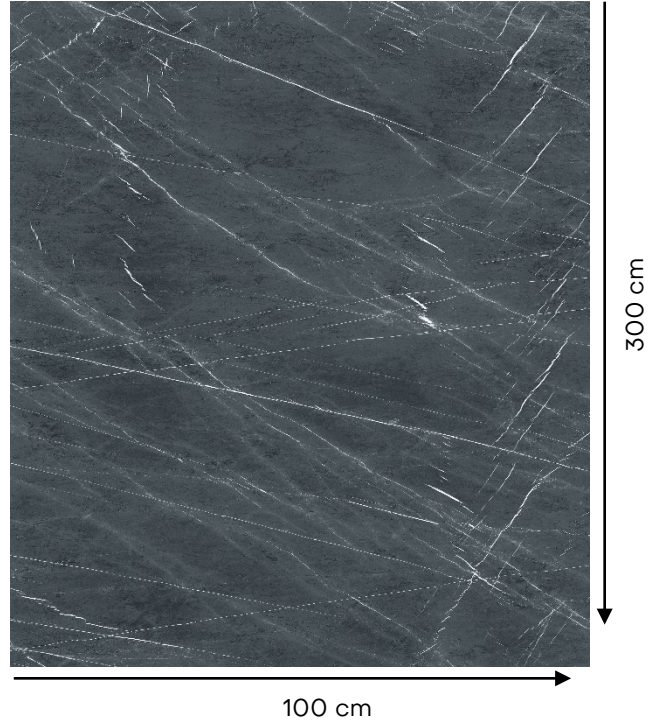

TECHNICAL DATA SHEET

Casa Milano

Casa Milano

SPAIN SLAB TECHLAM TEMPESTA

396700200008

A slab of dark grey or charcoal, accentuated by an intricate pattern of white or light grey veins, provides a sophisticated and elegant appearance. This kind of pattern is often sought after for creating a luxurious ambiance in interiors .

Specification

Item code	: 396700200008
Brand	: Techlam
Model	: Tempesta
Product type	: Slab
Finish	: Matt
Color	: Charcoal
Material	: Color body porcelain
Class	: B1A
Edges	: Rectified
Slip Resistance	: R9
Water absorption	: < 0.05 %
Effect	: Marble effect
Size	: 300X100 CM
Thickness	: 5 MM
Origin	: Spain