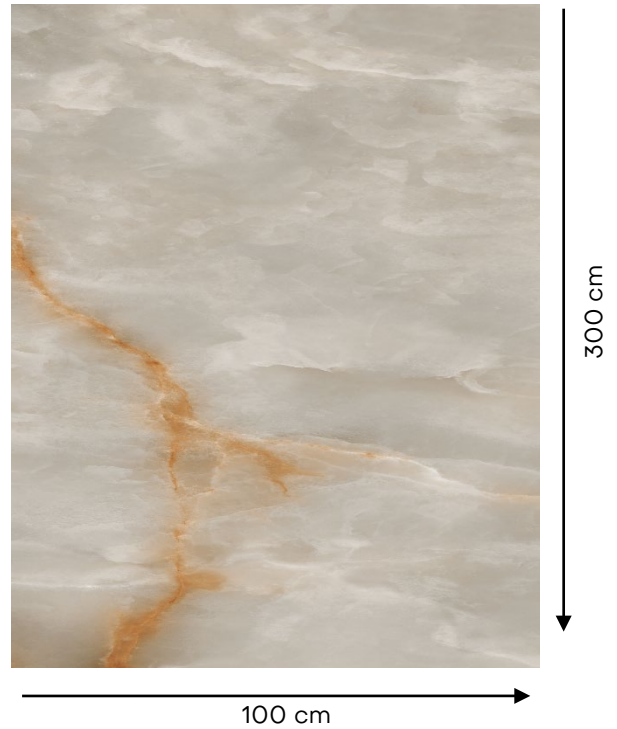

TECHNICAL DATA SHEET

Casa Milano

Casa Milano

SPAIN SLAB TECHLAM AGATHA BIANCO

396700200004

This slab features a creamy beige surface with a distinctive vein of orange-amber, creating a marble-like, luxurious appearance with a smooth, elegant finish.

Specification

Item code	: 396700200004
Brand	: Techlam
Model	: Agatha
Product type	: Slab
Finish	: Matt
Color	: Bianco
Material	: Color body porcelain
Class	: B1A
Edges	: Rectified
Slip Resistance	: R9
Water absorption	: < 0.05 %
Effect	: Marble effect
Size	: 300X100 CM
Thickness	: 5 MM
Origin	: Spain