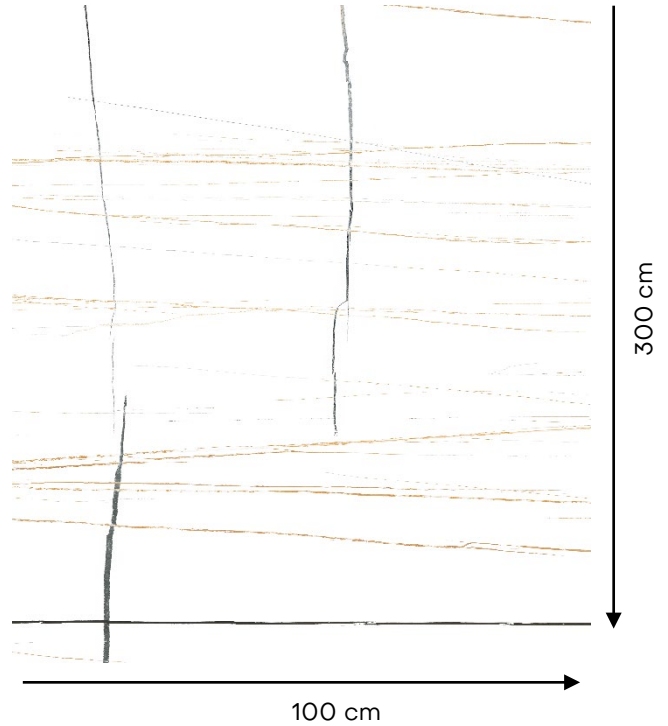

TECHNICAL DATA SHEET

Casa Milano

Casa Milano

SPAIN SLAB TECHLAM BALDOSA SAHARA BLANCHE

396700200003

The slab presents a reflective surface with a rich, dark background, interspersed with chaotic white and golden veins. Its appearance suggests a high-end, sophisticated material that mimics the natural beauty of marble, suitable for creating a statement piece in a luxury design setting.

Specification

Item code	: 396700200003
Brand	: Techlam
Model	: Sahara
Product type	: Slab
Finish	: Matt
Color	: Blanche
Material	: Color body porcelain
Class	: B1A
Edges	: Rectified
Slip Resistance	: R9
Water absorption	: < 0.05 %
Effect	: Marble effect
Size	: 300X100 CM
Thickness	: 5 MM
Origin	: Spain