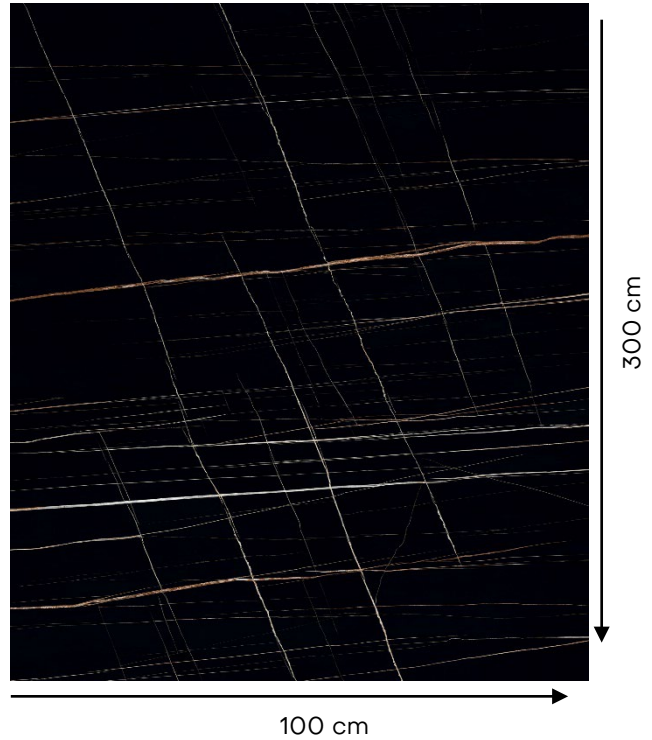

# TECHNICAL DATA SHEET

Casa Milano

Casa Milano

SPAIN SLAB TECHLAM BALDOSA SAHARA NOIR

396700200002

The slab presents a reflective surface with a rich, dark background, interspersed with chaotic white and golden veins. Its appearance suggests a high-end, sophisticated material that mimics the natural beauty of marble, suitable for creating a statement piece in a luxury design setting.

## Specification

Item code	: 396700200002
Brand	: Techlam
Model	: Sahara
Product type	: Slab
Finish	: Matt
Color	: Noir
Material	: Color body porcelain
Class	: B1A
Edges	: Rectified
Slip Resistance	: R9
Water absorption	: < 0.05 %
Effect	: Marble effect
Size	: 300X100 CM
Thickness	: 5 MM
Origin	: Spain