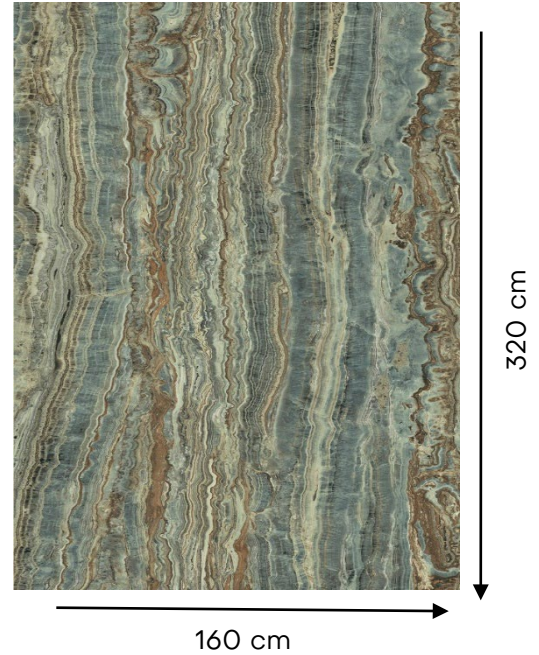

# TECHNICAL DATA SHEET

Casa Milano

Casa Milano

ITALY SLAB LA FABBRICA ONICE SMERALDO

394500200008

Onice Smeraldo Unique porcelain stoneware with mesmerizing veins, creating depth and 3D effects. Each slab is a one-of-a-kind work of art, showcasing intense green color for elegance and versatility in various applications.

## Specification

Item code	: 394500200008
Brand	: La Fabbrica
Model	: Onice smeraldo
Product type	: Slab
Finish	: Glossy
Color	: Onice smeraldo
Material	: Porcelain stoneware
Class	: B1A
Edges	: Rectified
Water absorption	: < 0.05 %
Effect	: Marble effect
Size	: 160X320 cm
Thickness	: 6 MM
Origin	: Italy