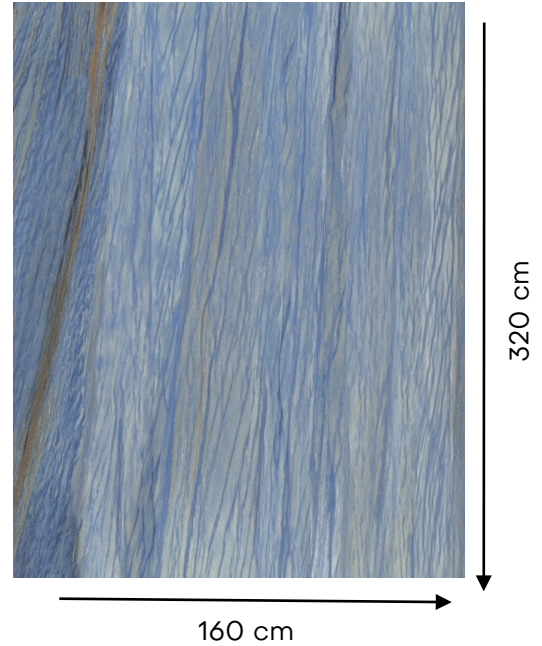

TECHNICAL DATA SHEET

Casa Milano

Casa Milano

ITALY SLAB LA FABBRICA AZUL MACAUBA

394500200003

Azul Macauba porcelain stoneware slabs draw inspiration from a stunning geological stone with deep blue veins, creating unique and timeless pieces. Its lapped version captures light beautifully, making it a prized choice in luxury interior design.

Specification

| | |
|------------------|-----------------------|
| Item code | : 394500200003 |
| Brand | : La Fabbrica |
| Model | : Azul macauba |
| Product type | : Slab |
| Finish | : Glossy |
| Color | : Azul macauba |
| Material | : Porcelain stoneware |
| Class | : B1A |
| Edges | : Rectified |
| Water absorption | : < 0.05 % |
| Effect | : Marble effect |
| Size | : 160X320 cm |
| Thickness | : 6 MM |
| Origin | : Italy |