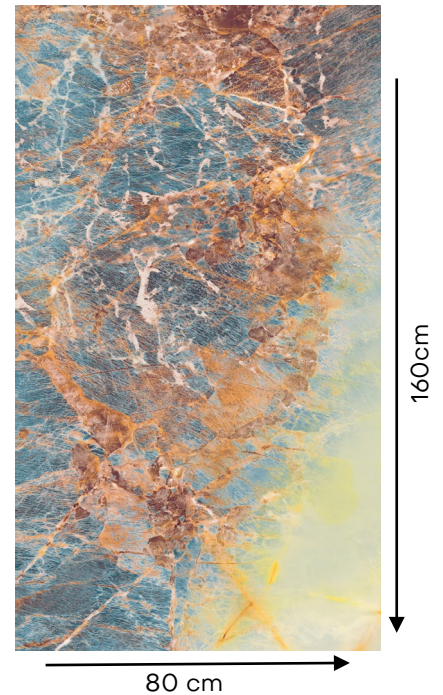

TECHNICAL DATA SHEET

Casa Milano

Casa Milano

INDIAN TILE NEBULA SAPPHIRE

394300100007

Top quality slab that offer the perfect blend of durability and design ,offering a timeless and luxurious appeal to any space ,easy to maintain .

Specification

Item code	: 394300100007
Brand	: Casa Milano
Model	: Nebula sapphire
Product type	: Tile
Finish	: Polished
Color	: Blue / Brown
Material	: Glazed Porcelain
Class	: B1A
Edges	: Rectified
Water absorption	: < 0.05 %
Effect	: Marble effect
Size	: 80X160 CM
Thickness	: 9 MM
Origin	: India