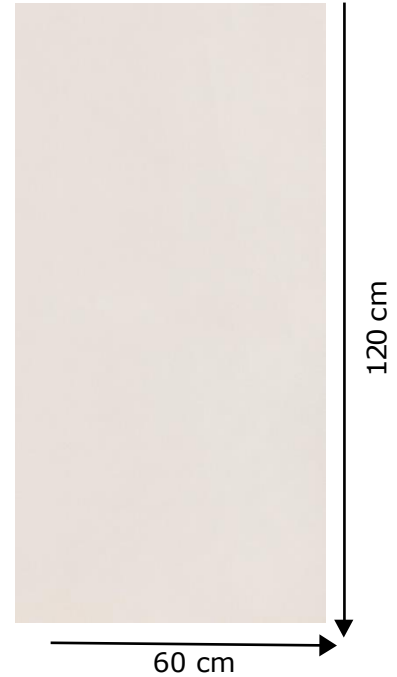

### Casa Milano

ITALY FLOOR TILES KEOPE ELEMENT DESIGN WHITE NATURAL MATT

**393900100053**

The Italy Floor Tiles is a premium porcelain tile that combines simplicity and elegance with modern design. This tile is part of the Element Design collection by Keope, renowned for its minimalistic yet stylish aesthetic. The pure white color with a matt finish creates a clean, sophisticated look that complements various design styles.

#### SPECIFICATION

Brand	: Keope
Model	: Element Design
Product type	: Floor Tile
Finish	: Matt
Material	: Porcelain Stoneware
Class	: B1A
Edges	: Rectified
Water Absorption	: < 0.05 %
Effect	: Resin
Size	: 60X120 cm
Thickness	: 9 MM
Origin	: Italy