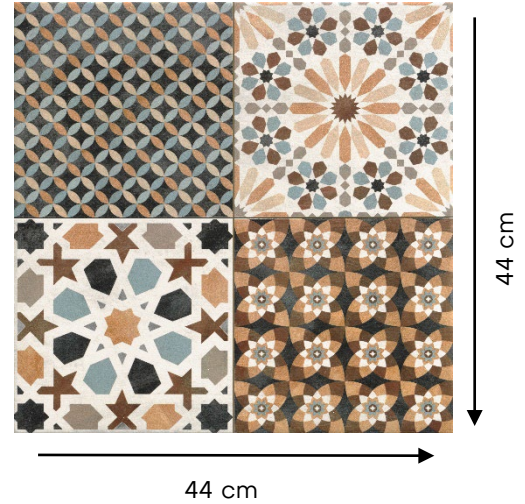

Specification

Item code	: 392700100021
Brand	: Realonda
Model	: Marrakech
Product type	: Tile
Finish	: Matt
Color	: Mix
Material	: Porcelain stoneware
Class	: B1A
Edges	: Non Rectified
Slip Resistance	: R9
Water absorption	: < 0.05 %
Effect	: Decorative tile
Size	: 44X44 CM
Thickness	: 10 MM
Origin	: Spain