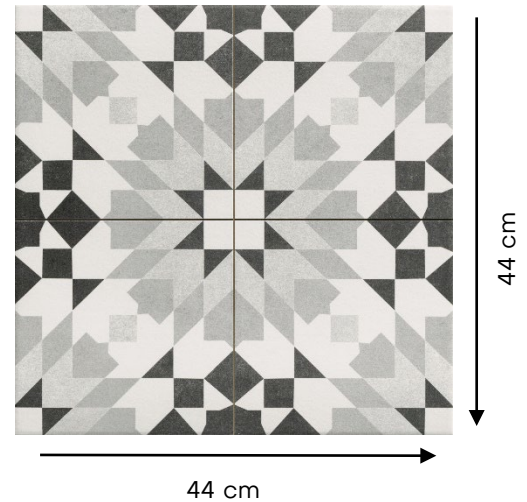

Specification

- Item code : 392700100020
- Brand : Realonda
- Model : Marrakech
- Product type : Tile
- Finish : Matt
- Color : Grey
- Material : Porcelain stoneware
- Class : B1A
- Edges : Non Rectified
- Slip Resistance : R9
- Water absorption : < 0.05 %
- Effect : Decorative tile
- Size : 44X44 CM
- Thickness : 10 MM
- Origin : Spain