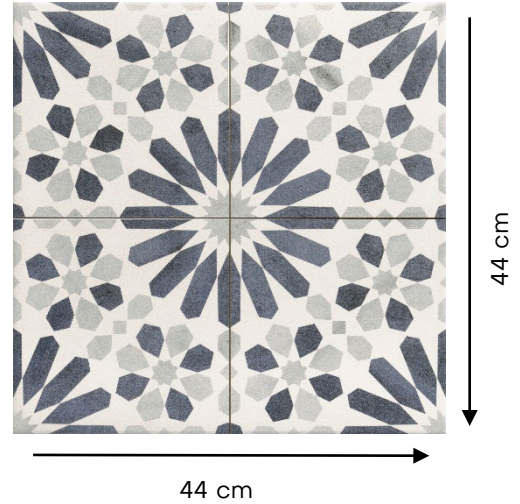

Specification

Item code	: 392700100001
Brand	: Realonda
Model	: Marrakech
Product type	: Tile
Finish	: Matt
Color	: Blue
Material	: Porcelain stoneware
Class	: B1A
Edges	: Non Rectified
Slip Resistance	: R9
Water absorption	: < 0.05 %
Effect	: Decorative tile
Size	: 44X44 CM
Thickness	: 10 MM
Origin	: Spain