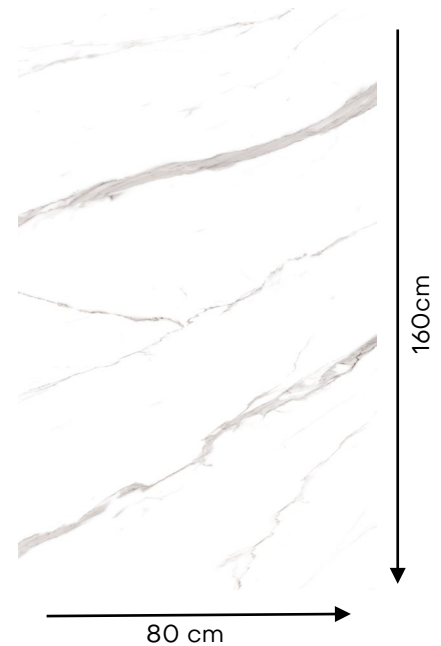

Casa Milano

INDIAN SLAB CRYSTAL STATUARIO

392300300034

Top quality slab that offer the perfect blend of durability and design ,offering a timeless and luxurious appeal to any space ,easy to maintain .

Specification

- Item code : 392300300034
- Brand : Casa Milano
- Model : Crystal Statuario
- Product type : Slab
- Finish : Polished
- Color : White
- Material : Glazed Porcelain
- Class : B1A
- Edges : Rectified
- Water absorption : < 0.05 %
- Effect : Marble effect
- Size : 80X160 CM
- Thickness : 9 MM
- Origin : India