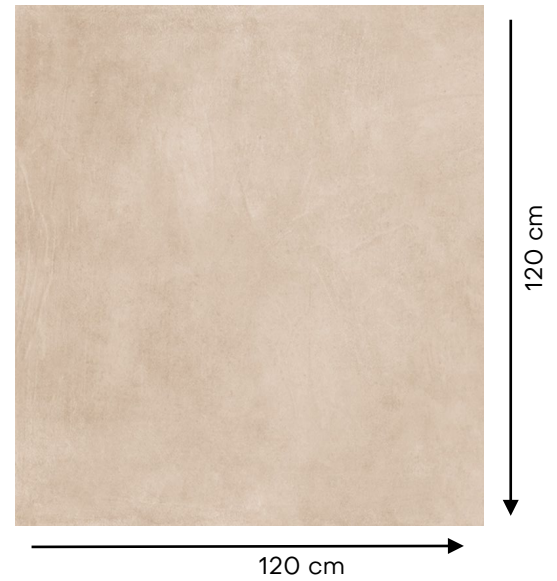

TECHNICAL DATA SHEET

Casa Milano

Casa Milano

INDIAN TILE MONOLITH BEIGH

392300100148

Top quality slab that offer the perfect blend of durability and design ,offering a timeless and luxurious appeal to any space ,easy to maintain .

Specification

Item code	: 392300100148
Brand	: Casa Milano
Model	: Monolith
Product type	: Tile
Finish	: Matt
Color	: Beige
Material	: Glazed Porcelain
Class	: B1A
Edges	: Rectified
Slip resistance	: R9
Water absorption	: < 0.05 %
Effect	: Cement effect
Size	: 120X120 CM
Thickness	: 9 MM
Origin	: India