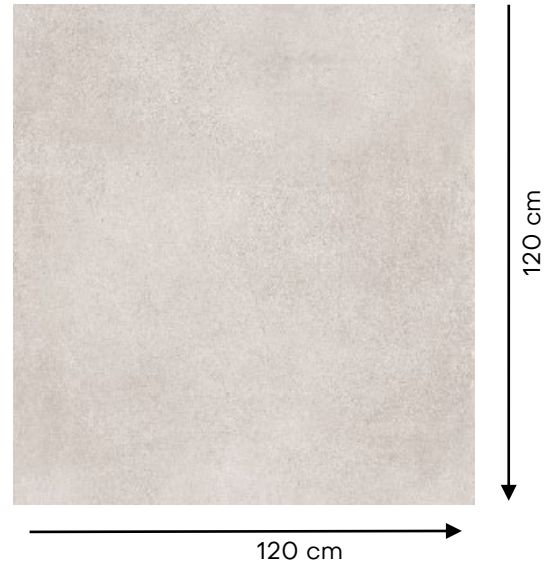

## Casa Milano

INDIAN TILE MONOLITH BIANCO

**392300100147**

Top quality slab that offer the perfect blend of durability and design ,offering a timeless and luxurious appeal to any space ,easy to maintain .

### Specification

Item code	: 392300100147
Brand	: Casa Milano
Model	: Monolith
Product type	: Tile
Finish	: Matt
Color	: Bianco
Material	: Glazed Porcelain
Class	: B1A
Edges	: Rectified
Slip resistance	: R9
Water absorption	: < 0.05 %
Effect	: Cement effect
Size	: 120X120 CM
Thickness	: 9 MM
Origin	: India