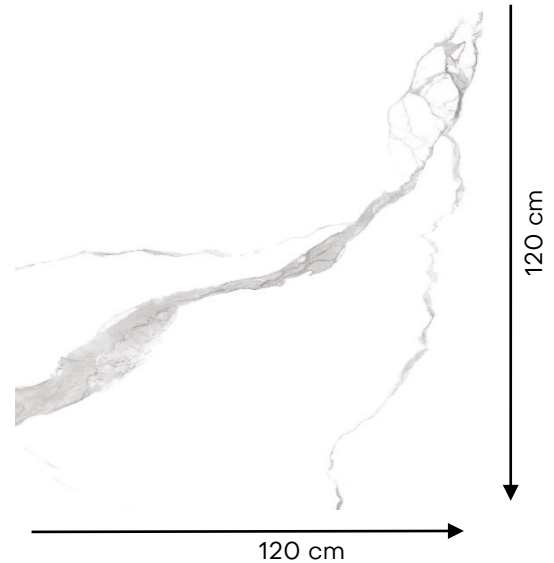

TECHNICAL DATA SHEET

Casa Milano

Casa Milano

INDIAN FLOOR TILE SATUARIO VENETO

392300100098

Top quality slab that offer the perfect blend of durability and design ,offering a timeless and luxurious appeal to any space ,easy to maintain .

Specification

Item code	: 392300100098
Brand	: Casa Milano
Model	: Satuario Veneto
Product type	: Tile
Finish	: Matt
Color	: White / Grey
Material	: Glazed Porcelain
Class	: B1A
Edges	: Rectified
Slip resistance	: R9
Water absorption	: < 0.05 %
Effect	: Marble effect
Size	: 120X120 CM
Thickness	: 9 MM
Origin	: India