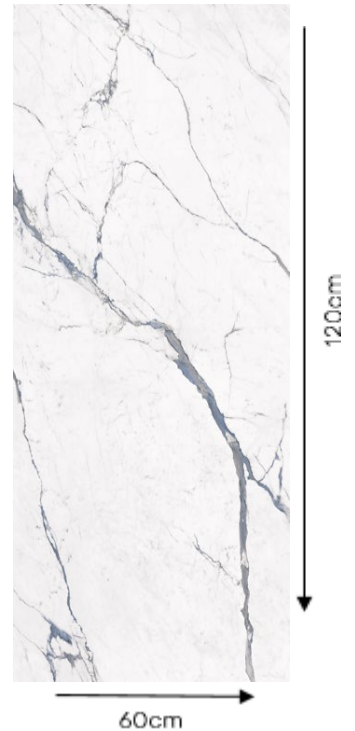

TECHNICAL DATA SHEET

Casa Milano

Casa Milano

ITALY TILE ENERGIE KER TILES STATUARIO SKY MATT

392200100055

This luxurious tile captures the ethereal beauty of Italian Statuario marble, enhanced by a radiant polish that reflects light with a celestial grace. Its rich veins dance across a pristine canvas, evoking the grandeur of Italian artistry. Every tile serves as a masterpiece, harmoniously elevating both classical and contemporary spaces.

Specification

Item code	: 392200100055
Brand	: Energie ker
Model	: Statuario Sky
Product type	: Tile
Finish	: Matt
Material	: Porcelain stoneware
Class	: B1A
Edges	: Rectified
Slip Resistance	: R9
Water absorption	: < 0.05 %
Effect	: Marble effect
Size	: 60X120 cm
Thickness	: 9 MM
Origin	: Italy