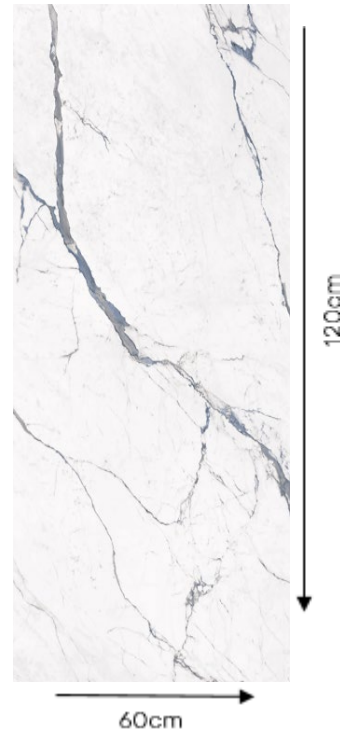

TECHNICAL DATA SHEET

Casa Milano

Casa Milano

ITALY TILE ENERGIE KER TILES STATUARIO SKY POLISH

392200100054

This luxurious tile captures the ethereal beauty of Italian Statuario marble, enhanced by a radiant polish that reflects light with a celestial grace. Its rich veins dance across a pristine canvas, evoking the grandeur of Italian artistry. Every tile serves as a masterpiece, harmoniously elevating both classical and contemporary spaces.

Specification

Item code	: 392200100054
Brand	: Energie ker
Model	: Statuario Sky
Product type	: Tile
Finish	: Polished
Material	: Porcelain stoneware
Class	: B1A
Edges	: Rectified
Water absorption	: < 0.05 %
Effect	: Marble effect
Size	: 60X120 cm
Thickness	: 9 MM
Origin	: Italy