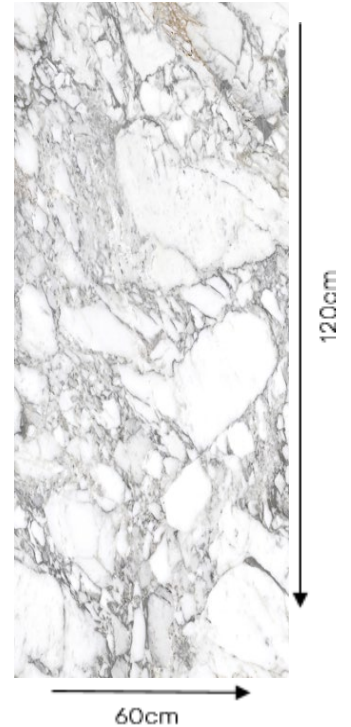

# TECHNICAL DATA SHEET

Casa Milano

Casa Milano

ITALY ENERGIE KER TILES ARABESCATO MATT

392200100051

Showcasing the intricate patterns reminiscent of luxurious marble, these tiles emanate a muted grandeur thanks to their matte finish. The harmonious blend of delicate veining against a soft backdrop invites a sense of serenity and luxury. Suited for both contemporary and classic decors, the Arabescato Matt series is a testament to time-honored

## Specification

Item code : 392200100051  
Brand : Energie ker  
Model : Arabescato  
Product type : Tile  
Finish : Matt  
Material : Porcelain stoneware  
Class : B1A  
Edges : Rectified  
Slip Resistance : R9  
Water absorption : < 0.05 %  
Effect : Marble effect  
Size : 60X120 cm  
Thickness : 9 MM  
Origin : Italy