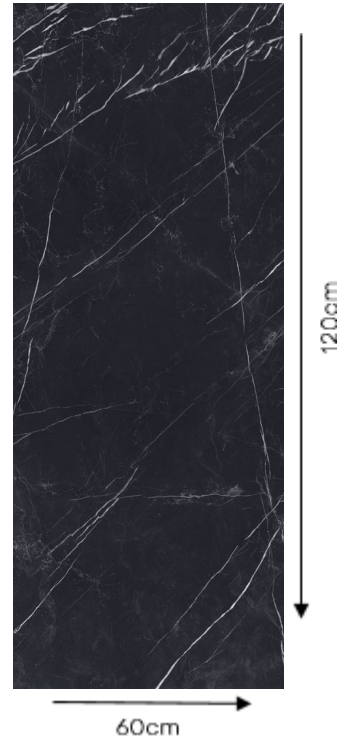

# TECHNICAL DATA SHEET

Casa Milano

Casa Milano

ITALY ENERGIE KER TILES MARQUINA MATT

392200100044

Inspired by the renowned black marble of Marquina, these tiles showcase a lustrous finish, creating an ambiance of sophistication in any space. The deep, velvety tones, punctuated with intricate white veining, make each tile a piece of art, bestowing interiors with a timeless elegance that remains unrivaled.

## Specification

Item code	: 392200100044
Brand	: Energie ker
Model	: Marquina
Product type	: Tile
Finish	: Matt
Material	: Porcelain stoneware
Class	: B1A
Edges	: Rectified
Slip Resistance	: R9
Water absorption	: < 0.05 %
Effect	: Marble effect
Size	: 60X120 cm
Thickness	: 9 MM
Origin	: Italy