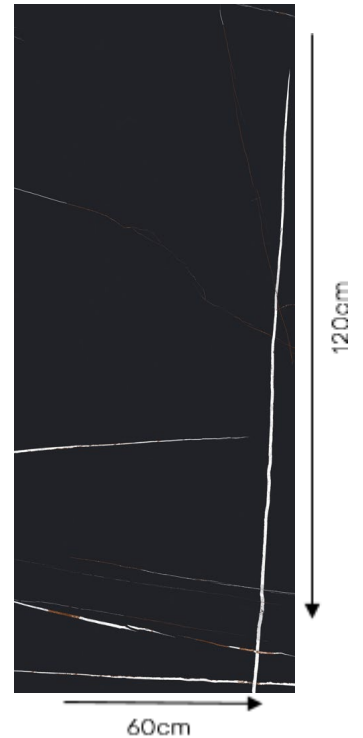

TECHNICAL DATA SHEET

Casa Milano

Casa Milano

ITALY ENERGIE KER TILES SAHARA NOIR BLACK GLOSSY

392200100037

With a deep black canvas, illuminated by delicate white veining, each tile embodies a piece of the enigmatic Sahara night. The radiant glossy finish amplifies its allure, casting an opulent glow in any setting. This series promises to infuse every corner with a touch of sumptuous luxury and timeless sophistication

Specification

Item code	: 392200100037
Brand	: Energie ker
Model	: Sahara Noir
Product type	: Tile
Finish	: Glossy
Color	: Black
Material	: Porcelain stoneware
Class	: B1A
Edges	: Rectified
Water absorption	: < 0.05 %
Effect	: Marble effect
Size	: 60X120 cm
Thickness	: 9 MM
Origin	: Italy