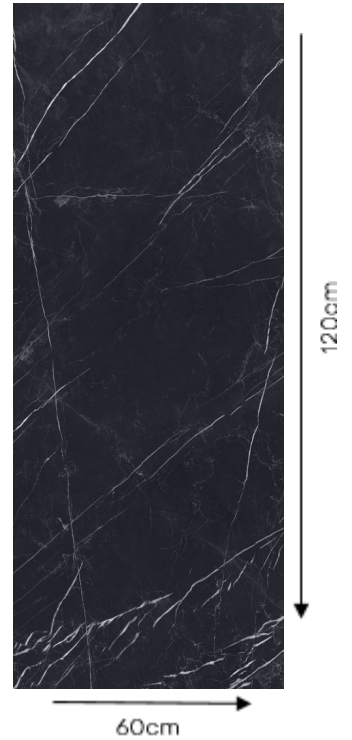

TECHNICAL DATA SHEET

Casa Milano

Casa Milano

ITALY ENERGIE KER TILES MARQUINA GLOSSY

392200100036

Inspired by the renowned black marble of Marquina, these tiles showcase a lustrous finish, creating an ambiance of sophistication in any space. The deep, velvety tones, punctuated with intricate white veining, make each tile a piece of art, bestowing interiors with a timeless elegance that remains unrivaled.

Specification

Item code	: 392200100036
Brand	: Energie ker
Model	: Marquina
Product type	: Tile
Finish	: Glossy
Material	: Porcelain stoneware
Class	: B1A
Edges	: Rectified
Water absorption	: < 0.05 %
Effect	: Marble effect
Size	: 60X120 cm
Thickness	: 9 MM
Origin	: Italy