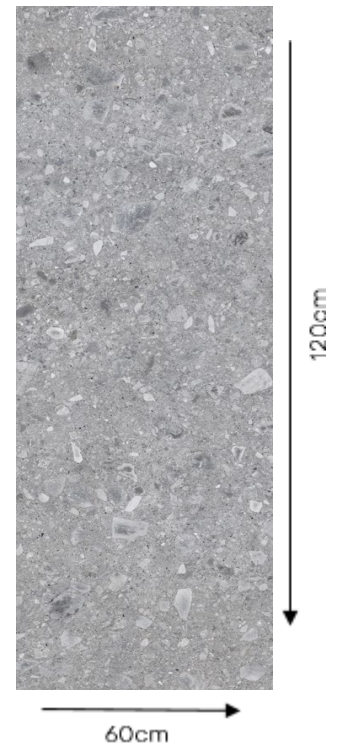

TECHNICAL DATA SHEET

Casa Milano

Casa Milano

ITALY ENERGIE KER TILES CEPPPO DI GRE ANTHRACITE MATT

392200100005

Imbued with the rich nuances of anthracite, these tiles emulate the serene beauty of nature, harmoniously combined with a contemporary matte finish. Meticulously designed in Italy, each tile embodies an artisanal charm, making it a coveted choice for those with a penchant for luxury. Perfect for spaces seeking a touch of

Specification

Item code	: 392200100005
Brand	: Energie ker
Model	: Ceppo Di Gre
Product type	: Tile
Finish	: Matt
Color	: Anathracite
Material	: Porcelain stoneware
Class	: B1A
Edges	: Rectified
Slip Resistance	: R9
Water absorption	: < 0.05 %
Effect	: Stonee effect
Size	: 60X120 cm
Thickness	: 9 MM
Origin	: Italy