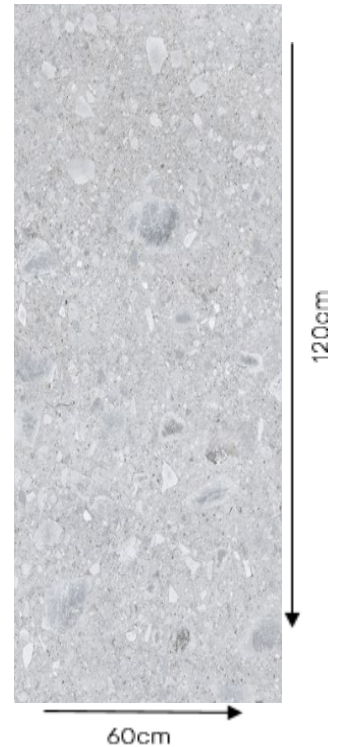

TECHNICAL DATA SHEET

Casa Milano

Casa Milano

ITALY ENERGIE KER TILES CEPPPO DI GRE WHITE MATT

392200100004

Imbued with the rich nuances of anthracite, these tiles emulate the serene beauty of nature, harmoniously combined with a contemporary matte finish. Meticulously designed in Italy, each tile embodies an artisanal charm, making it a coveted choice for those with a penchant for luxury. Perfect for spaces seeking a touch of

Specification

Item code : 392200100004
Brand : Energie ker
Model : Ceppo Di Gre
Product type : Tile
Finish : Matt
Color : White
Material : Porcelain stoneware
Class : B1A
Edges : Rectified
Slip Resistance : R9
Water absorption : < 0.05 %
Effect : Stone effect
Size : 60X120 cm
Thickness : 9 MM
Origin : Italy