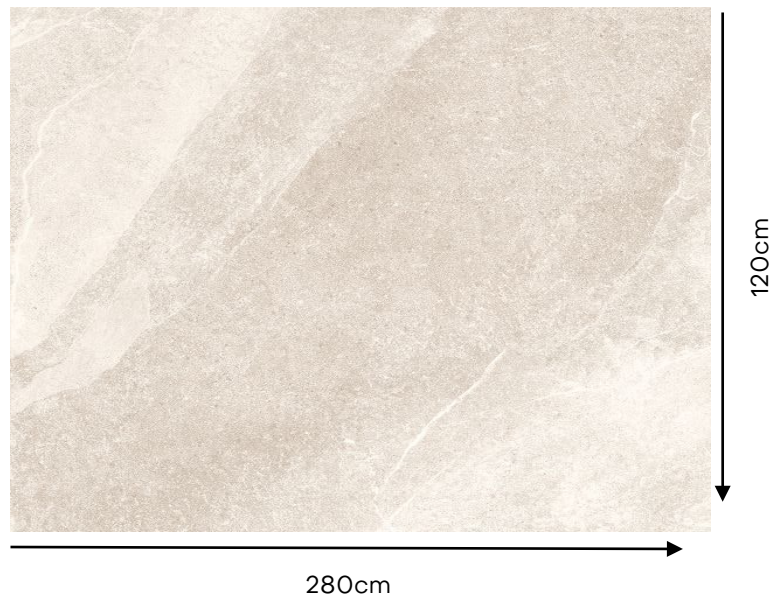

TECHNICAL DATA SHEET

Casa Milano

Casa Milano

CM ITALY SLAB ITALGRANITI SHALE SAND

390900400170

Shale showcases the product of in-depth, creative research through coordinated indoor and outdoor surfaces. Graphic dynamism, chromatic control, and studied metamorphic traits are all revealed on the new surface, which is well-balanced but above all authentic.

Specification

Item code	: 390900400170
Brand	: Italgraniti
Model	: Shale
Product type	: Slab
Finish	: Matt
Color	: Sand
Material	: Color Body Porcelain
Class	: B1A
Edges	: Rectified
Slip Resistance	: R9
Water absorption	: < 0.05 %
Effect	: Stone effect
Size	: 120X280
Thickness	: 6 MM
Origin	: Italy