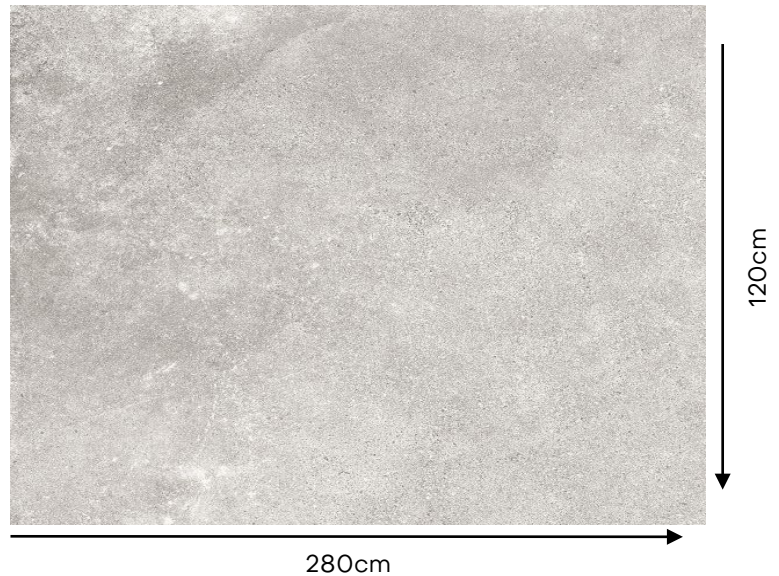

TECHNICAL DATA SHEET

Casa Milano

Casa Milano

CM ITALY SLAB ITALGRANITI SHALE MOON

390900400169

Shale showcases the product of in-depth, creative research through coordinated indoor and outdoor surfaces. Graphic dynamism, chromatic control, and studied metamorphic traits are all revealed on the new surface, which is well-balanced but above all authentic.

Specification

Item code	: 390900400169
Brand	: Italgraniti
Model	: Shale
Product type	: Slab
Finish	: Matt
Color	: Moon
Material	: Color Body Porcelain
Class	: B1A
Edges	: Rectified
Slip Resistance	: R9
Water absorption	: < 0.05 %
Effect	: Stone effect
Size	: 120X280
Thickness	: 6 MM
Origin	: Italy