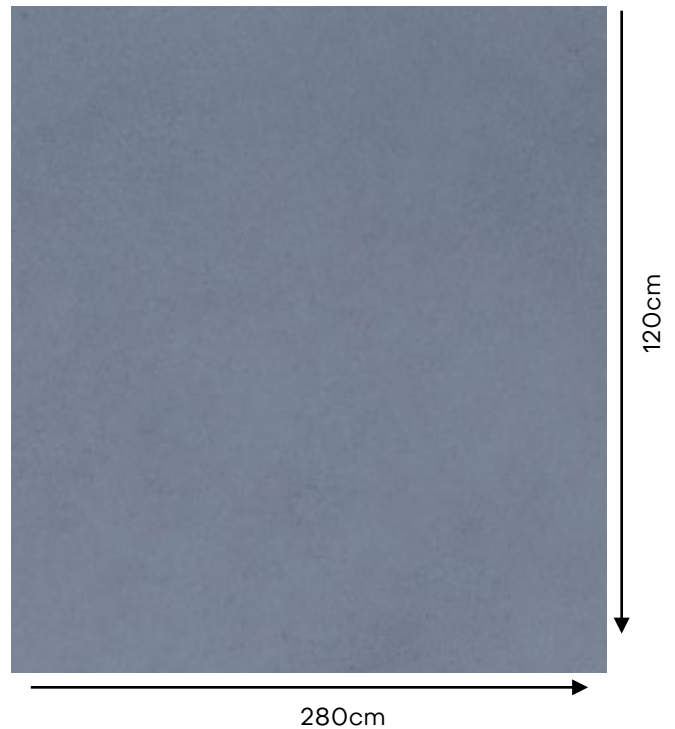

TECHNICAL DATA SHEET

Casa Milano

Casa Milano

CM ITALY SLAB ITALGRANITI NUANCES CIELO

390900400163

"Nuances" draws its visual inspiration from a wide range of concrete surfaces. Its minimalist appearance reflects a detailed study of the material's essence, presented through a complete range of colors.

Specification

Item code : 390900400163
Brand : Italgraniti
Model : Nuances
Product type : Slab
Finish : Matt
Color : Cielo
Material : Color Body Porcelain
Class : B1A
Edges : Rectified
Slip Resistance : R9
Water absorption : < 0.05 %
Effect : Concrete & Metal effect
Size : 120X280 CM
Thickness : 6 MM
Origin : Italy