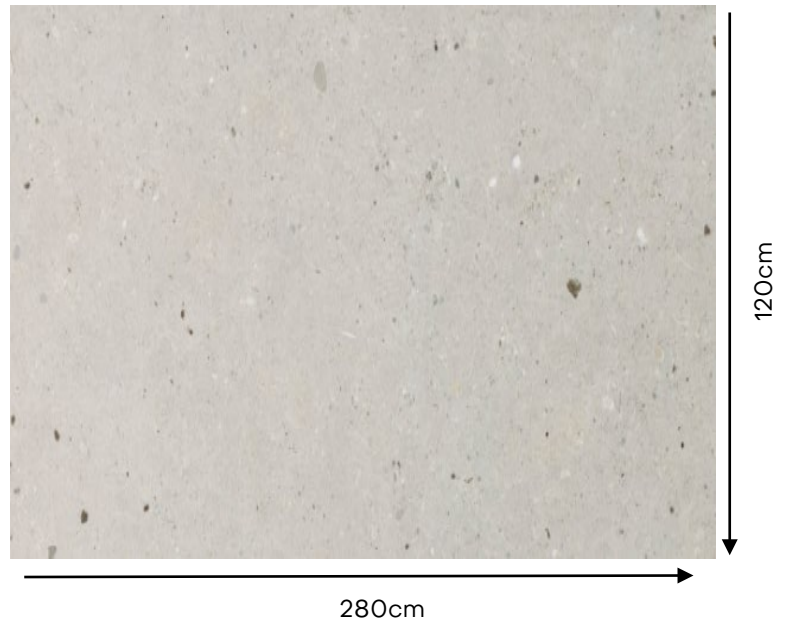

# TECHNICAL DATA SHEET

Casa Milano

Casa Milano

CM ITALY SLAB ITALGRANITI SILVER GRAIN GREY MATT

390900400113

Italgraniti's stone effect collections extend the possibilities of expression, pre-empting contemporary architectural trends with unparalleled sophistication. Silver Grain and Ceppo di Gré are unique, perfect, and inimitable materials, designed for unison in combinations of unprecedented beauty, ensuring impeccable material design that elevates any architectural project to new heights of excellence.

## Specification

Item code	: 390900400113
Brand	: Italgraniti
Model	: Silver Grain
Product type	: Slab
Finish	: Matt
Color	: Grey
Material	: Color Body Porcelain
Class	: B1A
Edges	: Rectified
Slip Resistance	: R9
Water absorption	: < 0.05 %
Effect	: Stone effect
Size	: 120X280 cm
Thickness	: 6 MM
Origin	: Italy