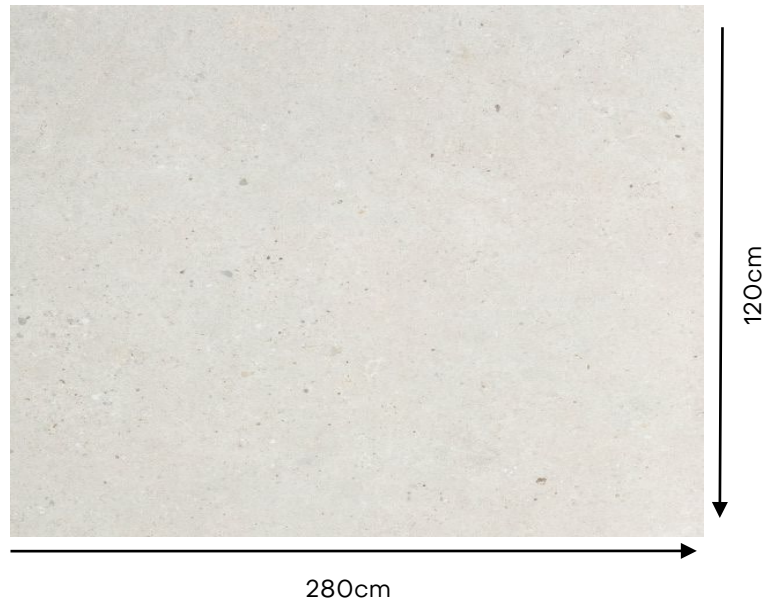

TECHNICAL DATA SHEET

Casa Milano

Casa Milano

CM ITALY SLAB ITALGRANITI SILVER GRAIN WHITE

390900400112

Italgraniti's stone effect collections extend the possibilities of expression, pre-empting contemporary architectural trends with unparalleled sophistication. Silver Grain and Ceppo di Gré are unique, perfect, and inimitable materials, designed for unison in combinations of unprecedented beauty, ensuring impeccable material design that elevates any architectural project to new heights of excellence.

Specification

Item code	: 390900400112
Brand	: Italgraniti
Model	: Silver Grain
Product type	: Slab
Finish	: Matt
Color	: White
Material	: Color Body Porcelain
Class	: B1A
Edges	: Rectified
Slip Resistance	: R9
Water absorption	: < 0.05 %
Effect	: Stone effect
Size	: 120X280 cm
Thickness	: 6 MM
Origin	: Italy