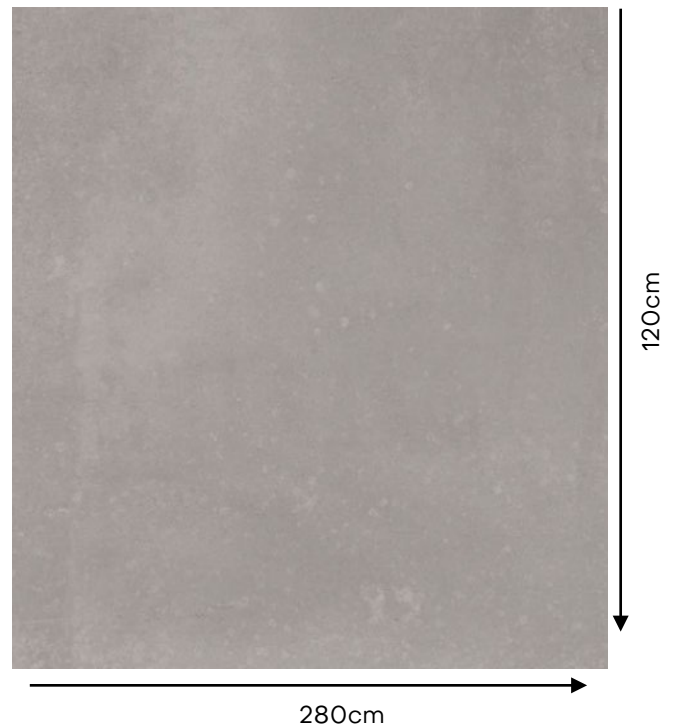

TECHNICAL DATA SHEET

Casa Milano

Casa Milano

CM ITALY SLAB ITALGRANITI STEEL

390900400095

"Metaline" offering a captivating blend of light and shadow, enhanced by chromium platings and energy. This collection reflects the iconic beauty of metal flooring with its unique and incomparable design.

Specification

Item code	: 390900400095
Brand	: Italgraniti
Model	: Metaline
Product type	: Slab
Finish	: Matt
Color	: Steel
Material	: Color Body Porcelain
Class	: B1A
Edges	: Rectified
Slip Resistance	: R9
Water absorption	: < 0.05 %
Effect	: Concrete & Metal effect
Size	: 120X280 CM
Thickness	: 6 MM
Origin	: Italy