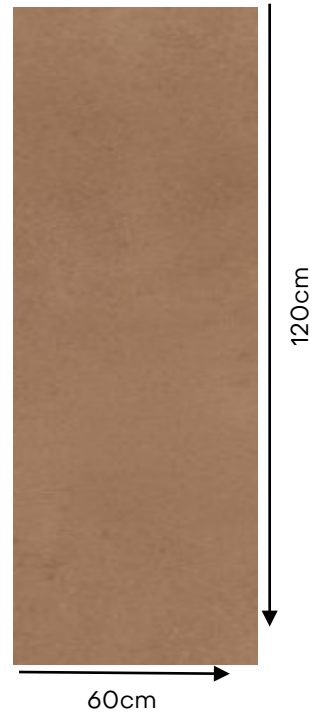

TECHNICAL DATA SHEET

Casa Milano

Casa Milano

CM ITALY FLOOR TILES ITALGRANITI TERRE COTTO

390900100208

Terre artfully incorporates the spontaneous imperfections found in clay shapes and volumes onto its surfaces. The rich, full-bodied colors, coupled with organic movements and textured, silky finishes, have the power to transform a space into an intimate sanctuary, evoking feelings of earthiness, warmth, and a deep connection with nature.

Specification

Item code	: 390900100208
Brand	: Italgraniti
Model	: Terre
Product type	: Floor tile
Finish	: Matt
Color	: Cotto
Material	: Color Body Porcelain
Class	: B1A
Edges	: Rectified
Slip Resistance	: R9
Water absorption	: < 0.05 %
Effect	: Concrete & Metal effect
Size	: 60X120 CM
Thickness	: 9 MM
Origin	: Italy