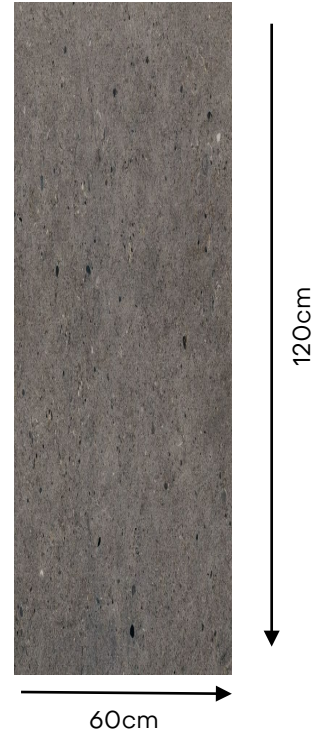

TECHNICAL DATA SHEET

Casa Milano

Casa Milano

CM ITALY FLOOR TILES ITALGRANITI SILVER GRAIN DARK

390900100205

Italgraniti's stone effect collections extend the possibilities of expression, pre-empting contemporary architectural trends with unparalleled sophistication. Silver Grain and Ceppo di Gré are unique, perfect, and inimitable materials, designed for unison in combinations of unprecedented beauty, ensuring impeccable material design that elevates any architectural project to new heights of excellence.

Specification

Item code	: 390900100205
Brand	: Italgraniti
Model	: Silver Grain
Product type	: Floor tile
Finish	: Matt
Color	: Dark
Material	: Color Body Porcelain
Class	: B1A
Edges	: Rectified
Slip Resistance	: R9
Water absorption	: < 0.05 %
Effect	: Stone effect
Size	: 60X120 cm
Thickness	: 9 MM
Origin	: Italy