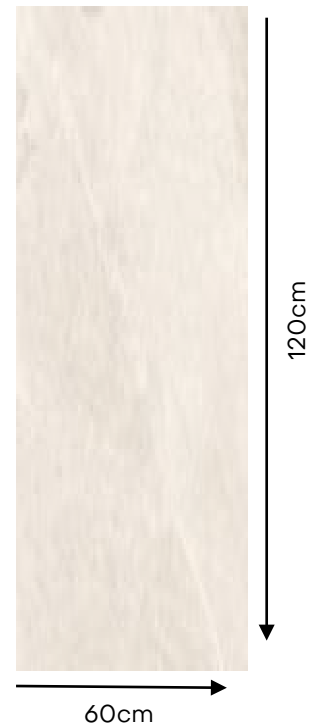

TECHNICAL DATA SHEET

Casa Milano

Casa Milano

CM ITALY FLOOR TILE ITALGRANITI SHALE SAND

390900100198

Shale showcases the product of in-depth, creative research through coordinated indoor and outdoor surfaces. Graphic dynamism, chromatic control, and studied metamorphic traits are all revealed on the new surface, which is well-balanced but above all authentic.

Specification

Item code	: 390900100198
Brand	: Italgraniti
Model	: Shale
Product type	: Floor tile
Finish	: Matt
Color	: Sand
Material	: Color Body Porcelain
Class	: B1A
Edges	: Rectified
Slip Resistance	: R9
Water absorption	: < 0.05 %
Effect	: Stone effect
Size	: 60X120 CM
Thickness	: 9 MM
Origin	: Italy