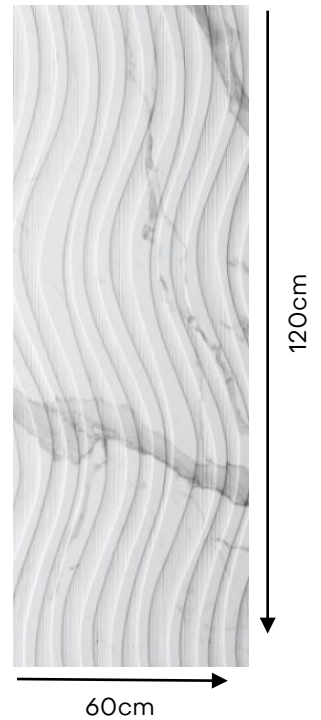

Specification

| | |
|------------------|------------------------|
| Item code | : 390900100143 |
| Brand | : Italgraniti |
| Model | : Marble Experience |
| Product type | : Floor tile |
| Finish | : Onda |
| Color | : Statuario lux |
| Material | : Color Body Porcelain |
| Class | : B1A |
| Edges | : Rectified |
| Water absorption | : < 0.05 % |
| Effect | : Marble effect |
| Size | : 60X120 CM |
| Thickness | : 9 MM |
| Origin | : Italy |