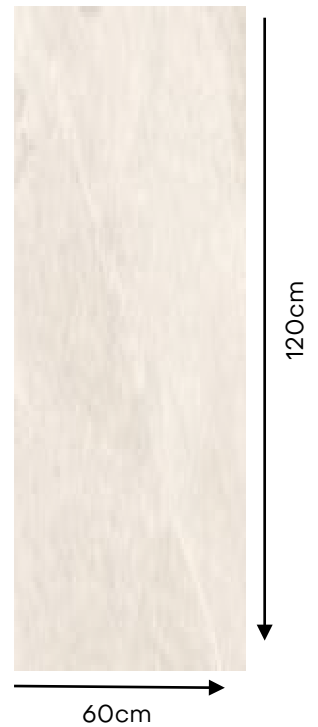

# TECHNICAL DATA SHEET

Casa Milano

Casa Milano

CM ITALY FLOOR TILES ITALGRANITI SHALE SAND

390900100044

Shale showcases the product of in-depth, creative research through coordinated indoor and outdoor surfaces. Graphic dynamism, chromatic control, and studied metamorphic traits are all revealed on the new surface, which is well-balanced but above all authentic.

## Specification

Item code	: 390900100044
Brand	: Italgraniti
Model	: Shale
Product type	: Floor tile
Finish	: Matt
Color	: Sand
Material	: Color Body Porcelain
Class	: B1A
Edges	: Rectified
Slip Resistance	: R9
Water absorption	: < 0.05 %
Effect	: Stone effect
Size	: 60X120 CM
Thickness	: 20 MM
Origin	: Italy