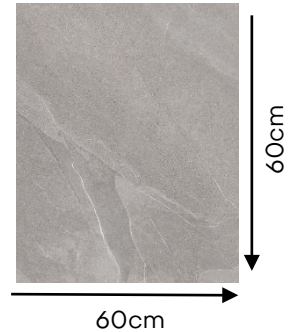

TECHNICAL DATA SHEET

Casa Milano

Casa Milano

CM ITALY FLOOR TILES ITALGRANITI SHALE GREIGE

390900100043

Shale showcases the product of in-depth, creative research through coordinated indoor and outdoor surfaces. Graphic dynamism, chromatic control, and studied metamorphic traits are all revealed on the new surface, which is well-balanced but above all authentic.

Specification

Item code	: 390900100043
Brand	: Italgraniti
Model	: Shale
Product type	: Floor tile
Finish	: Matt
Color	: Greige
Material	: Color Body Porcelain
Class	: B1A
Edges	: Rectified
Slip Resistance	: R9
Water absorption	: < 0.05 %
Effect	: Stone effect
Size	: 60X60
Thickness	: 20 MM
Origin	: Italy